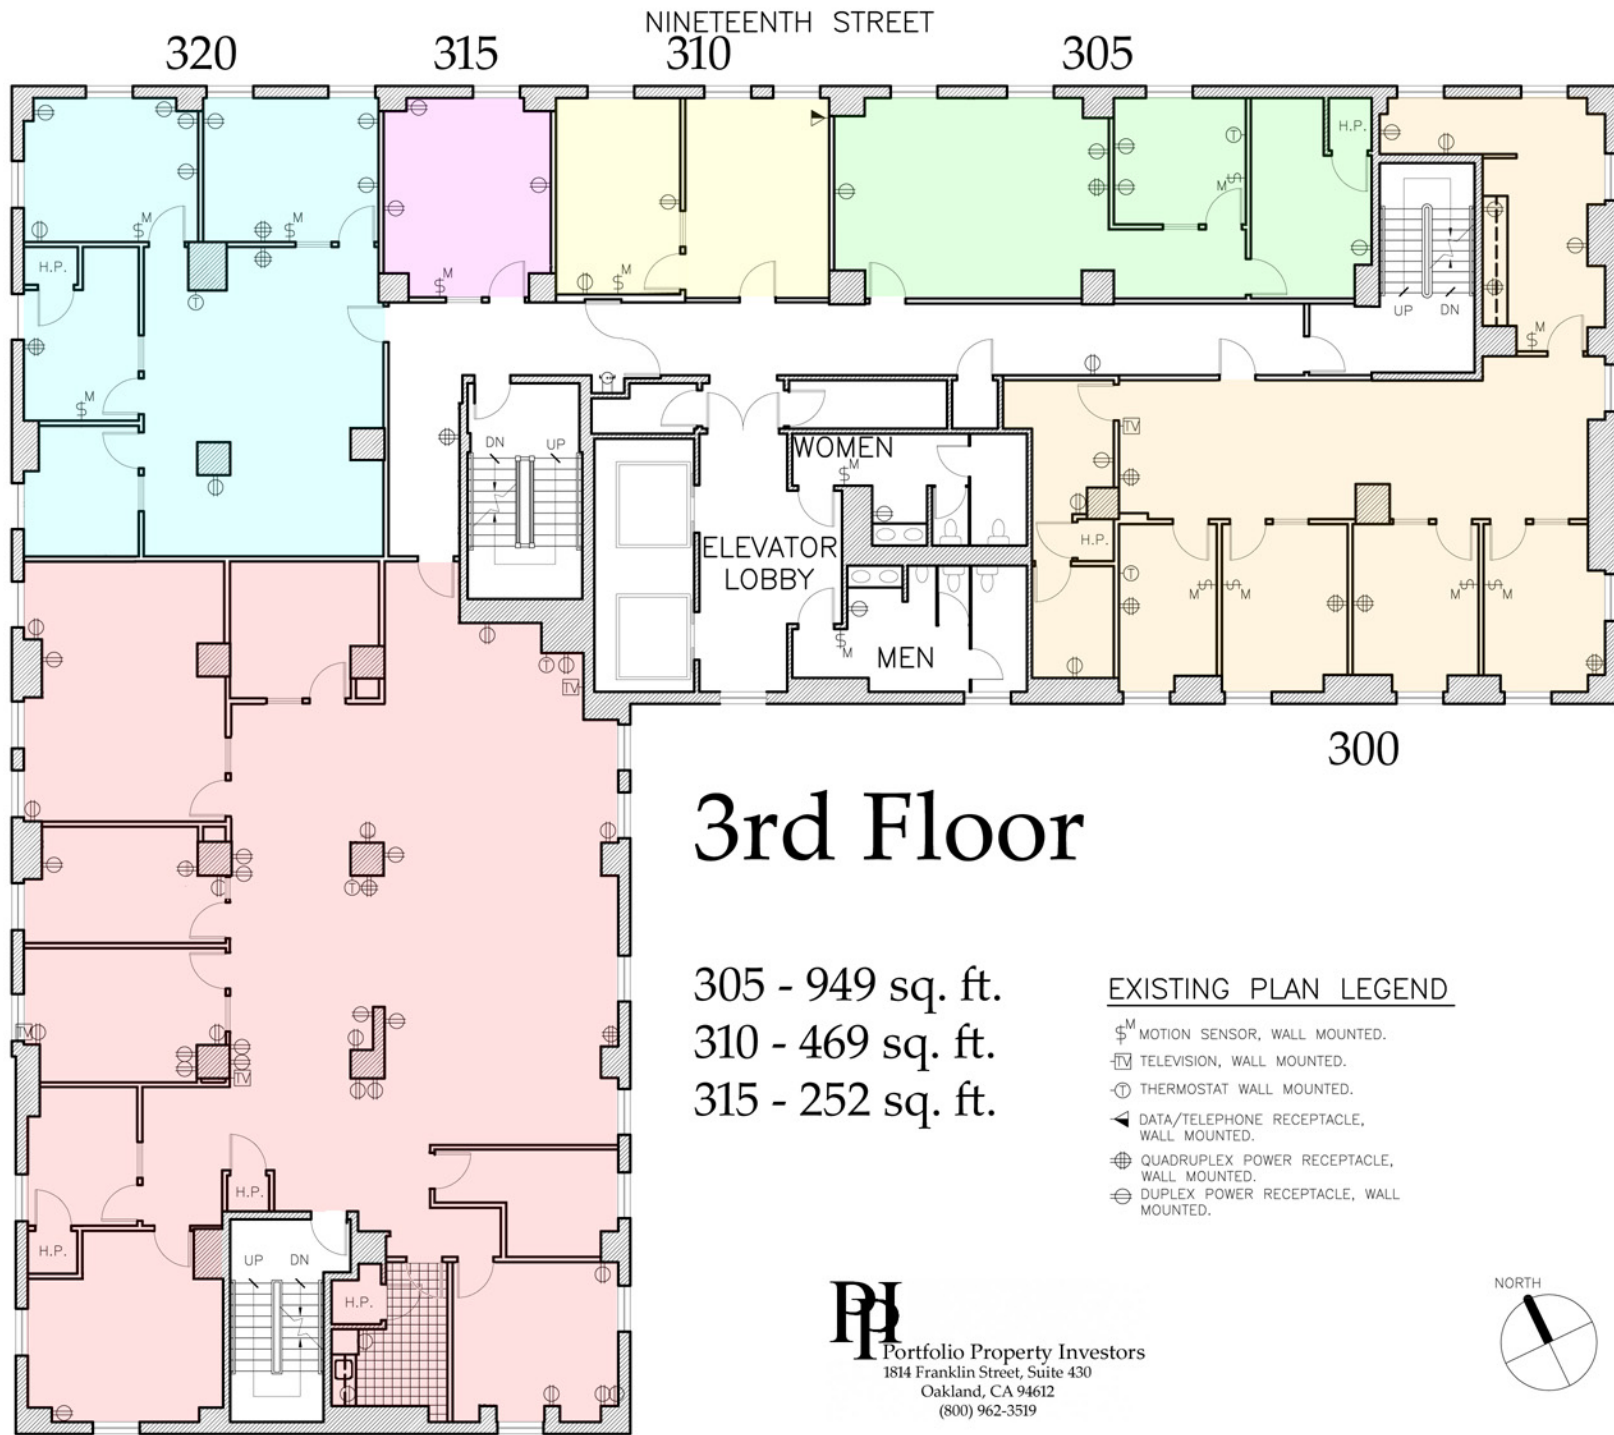

FRANKLIN STREET

3rd Floor

305 - 949 sq. ft.
 310 - 469 sq. ft.
 315 - 252 sq. ft.

EXISTING PLAN LEGEND

- Ⓜ MOTION SENSOR, WALL MOUNTED.
- TV TELEVISION, WALL MOUNTED.
- ⊖ THERMOSTAT WALL MOUNTED.
- ◀ DATA/TELEPHONE RECEPTACLE, WALL MOUNTED.
- ⊕ QUADRUPLEX POWER RECEPTACLE, WALL MOUNTED.
- ⊖ DUPLEX POWER RECEPTACLE, WALL MOUNTED.